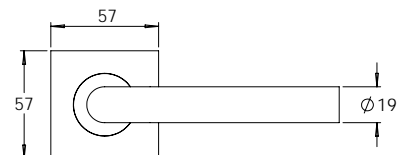

Material Tubular 316 Stainless Steel

madinoz MDZ L45T

FINISH AVAILABLE IN **SSS** **PSS**

madinoz MDZ L45T-PV

madinoz MDZ L45TZ

FINISH AVAILABLE IN **SSS** **PSS**

madinoz MDZ L45T-PVZ