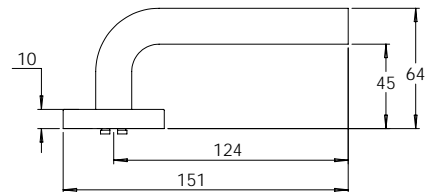

Material Tubular 316 Stainless Steel

madinoz MDZ L45T

FINISH AVAILABLE IN **SSS** **PSS**

madinoz MDZ L45T-PV

madinoz MDZ L45TZ

FINISH AVAILABLE IN **SSS** **PSS**

madinoz MDZ L45T-PVZ